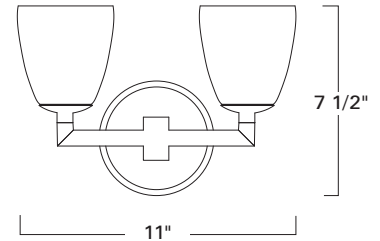

Chancellor
8271-CH-MO

Chancellor
8272-BN-MO

Chancellor
8272-CH-MO

8271

8272

Product Name / Model / Dimensions				Finish Options	Shade Options	Lamping Options
Chancellor Single Sconce - 8271 Chancellor Double Sconce - 8272				Standard Brushed Nickel / BN Chrome / CH	Standard Matte Opal / MO 4" H x 4" W	Standard LED / LED 8271 - (1) 4.5 Watt G9 LED Included 8272 - (2) 4.5 Watt G9 LED Included
Series	Height	Width	Projection			
8271	7.50"	4.50"	5.5"			
8272	7.50"	11.00"	5.5"			
Backplate 4.5" diameter						