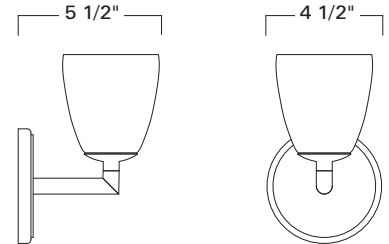

Chancellor
8271-CH-MO

Chancellor
8272-BN-MO

Chancellor
8272-CH-MO

8271

8272

Product Name / Model / Dimensions				Finish Options	Shade Options	Lamping Options
Chancellor Single Sconce - 8271 Chancellor Double Sconce - 8272				Standard Brushed Nickel / BN Chrome / CH	Standard Matte Opal / MO 4" H x 4" W	Standard LED / LED 8271 - (1) 4.5 Watt G9 LED Included 8272 - (2) 4.5 Watt G9 LED Included
Series	Height	Width	Projection			
8271	7.50"	4.50"	5.5"			
8272	7.50"	11.00"	5.5"			
Backplate 4.5" diameter						