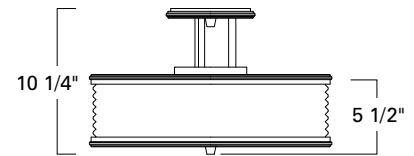

Prism Flush Mount  
5665-SB-WG

5665

16 3/4"

5666

16 3/4"

Prism Semi-Flush Mount  
5666-PN-WG

LED

Product Name / Model / Dimensions				Finish Options	Diffuser	Lamping Options
Prism Flush - 5665 Prism Semi-Flush - 5666				Standard Polished Nickel (PN) Satin Brass (SB)	Standard White Glass (WG)	Standard LED Medium Base Edison 8 Watt, 120v
	Height	Width	Depth from Ceiling			
5665	5 1/2"	16 3/4"	5 1/2"			
5666	10 1/4"	16 3/4"	10 1/4"			