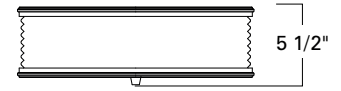

Prism Flush Mount  
5665-SB-WG

5665

16 3/4"

5666

16 3/4"

Prism Semi-Flush Mount  
5666-PN-WG

LED

Product Name / Model / Dimensions				Finish Options	Diffuser	Lamping Options
Prism Flush - 5665 Prism Semi-Flush - 5666				Standard Polished Nickel (PN) Satin Brass (SB)	Standard White Glass (WG)	Standard LED Medium Base Edison 8 Watt, 120v
	Height	Width	Depth from Ceiling			
5665	5 1/2"	16 3/4"	5 1/2"			
5666	10 1/4"	16 3/4"	10 1/4"			