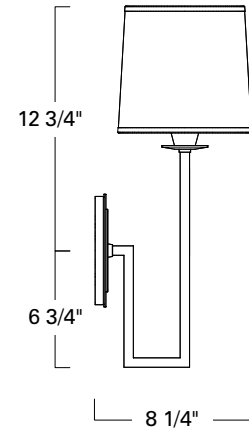

Maya Sconce
9675-AR-WS

Maya Sconce
9675-BN-WS

Maya Sconce
9675-PN-WS

Also available in a Maya Drum & Linear Chandeliers.
See 9677 & 9678 technical sheets

9675

Product Name / Model / Dimensions			Finish Options	Glass	Lamping Options
Maya - 9675			Standard Aged Brass / AG Architectural Bronze / AR Brushed Nickel / BN Polished Nickel / PN	Standard White Shade / WS 7" H X 7.25" W	Standard Incandescent / IN (1) 60 Watt Edison
Height	Width	Projection			
19.25"	7.25"	8.25"			
Backplate* 6" H X 3.75" W					
*Trimplate available Note: Small backplate requires a switch box					