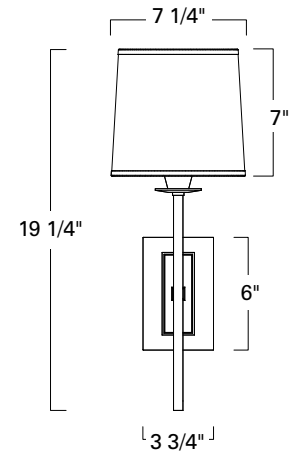

Maya Sconce
9675-AR-WS

Maya Sconce
9675-BN-WS

Maya Sconce
9675-PN-WS

Also available in a Maya Drum & Linear Chandeliers.
See 9677 & 9678 technical sheets

9675

Product Name / Model / Dimensions			Finish Options	Glass	Lamping Options
Maya - 9675			Standard Aged Brass / AG Architectural Bronze / AR Brushed Nickel / BN Polished Nickel / PN	Standard White Shade / WS 7" H X 7.25" W	Standard Incandescent / IN (1) 60 Watt Edison
Height	Width	Projection			
19.25"	7.25"	8.25"			
Backplate* 6" H X 3.75" W					
*Trimplate available Note: Small backplate requires a switch box					