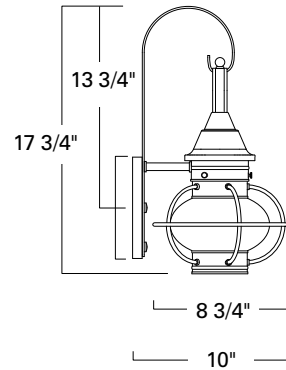

Small Sconce
1613-BL-CL

Medium Sconce
1612-GM-CL

Medium Post
1611-CO-CL

Large Post
1610-SI-CL

1613 Small Sconce

1612 Medium Sconce

1611 Medium Post

1610 Large Post

SOLID BRASS and COPPER

Product Name / Model / Dimensions					Finish Options	Glass	Lamping Options
Vidalia Small Sconce - 1613					Standard Copper / CO* Black / BL Gun Metal / GM Sienna / SI *Copper finish is only available for Small Sconce 1613 & Medium Post 1611	Standard Clear / CL	Standard Incandescent (1) 100 Watt Edison
Vidalia Medium Sconce - 1612							
Vidalia Large Post - 1610							
Vidalia Medium Post - 1611							
	Height	Width	Projection	TTO			
1613	17.75"	8.75"	10"	13.25"			
1612	21"	11.5"	13.5"	13.25"			
1610	22"	14"					
1611	18.75"	11.5"					
1612 Backplate 7 3/4 H X 5 3/4 W							
1613 Backplate 6 3/4 H X 4 3/4 W							