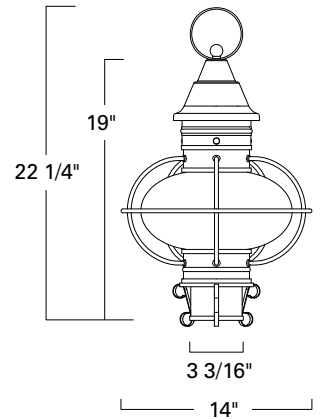

Vidalia Onion

- 1612 - Medium Sconce
- 1613 - Small Sconce
- 1610 - Large Post
- 1611 - Medium Post

Project Name _____

Fixture Type _____

Quantity _____

Norwell Lighting

I L E X

Custom Metalcraft

Small Sconce
1613-BL-CL

Medium Sconce
1612-GM-CL

Medium Post
1611-CO-CL

Large Post
1610-SI-CL

1613 Small Sconce

1612 Medium Sconce

1611 Medium Post

1610 Large Post

SOLID BRASS and COPPER

Product Name / Model / Dimensions					Finish Options	Glass	Lamping Options
Vidalia Small Sconce - 1613					Standard Copper / CO* Black / BL Gun Metal / GM Sienna / SI *Copper finish is only available for Small Sconce 1613 & Medium Post 1611	Standard Clear / CL	Standard Incandescent (1) 100 Watt Edison
Vidalia Medium Sconce - 1612							
Vidalia Large Post - 1610							
Vidalia Medium Post - 1611							
	Height	Width	Projection	TTO			
1613	17.75"	8.75"	10"	13.25"			
1612	21"	11.5"	13.5"	13.25"			
1610	22"	14"					
1611	18.75"	11.5"					
1612 Backplate 7 3/4 H X 5 3/4 W							
1613 Backplate 6 3/4 H X 4 3/4 W							