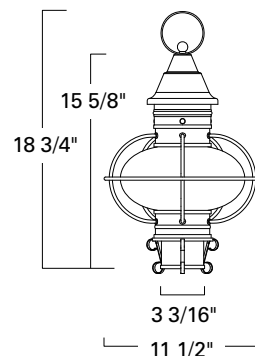

Small Sconce
1613-BL-CL

Medium Sconce
1612-GM-CL

Medium Post
1611-CO-CL

Large Post
1610-SI-CL

1613 Small Sconce

1612 Medium Sconce

1611 Medium Post

1610 Large Post

SOLID BRASS and COPPER

Product Name / Model / Dimensions					Finish Options	Glass	Lamping Options
Vidalia Small Sconce - 1613					Standard Copper / CO* Black / BL Gun Metal / GM Sienna / SI *Copper finish is only available for Small Sconce 1613 & Medium Post 1611	Standard Clear / CL	Standard Incandescent (1) 100 Watt Edison
Vidalia Medium Sconce - 1612							
Vidalia Large Post - 1610							
Vidalia Medium Post - 1611							
	Height	Width	Projection	TTO			
1613	17.75"	8.75"	10"	13.25"			
1612	21"	11.5"	13.5"	13.25"			
1610	22"	14"					
1611	18.75"	11.5"					
1612 Backplate 7 3/4 H X 5 3/4 W							
1613 Backplate 6 3/4 H X 4 3/4 W							