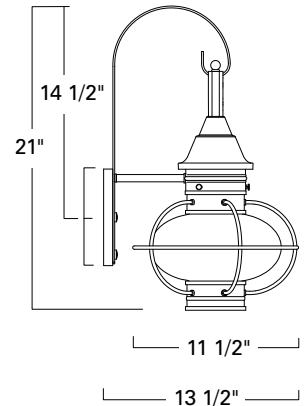

Small Sconce
1613-BL-CL

Medium Sconce
1612-GM-CL

Medium Post
1611-CO-CL

Large Post
1610-SI-CL

1613 Small Sconce

1612 Medium Sconce

1611 Medium Post

1610 Large Post

SOLID BRASS and COPPER

Product Name / Model / Dimensions					Finish Options	Glass	Lamping Options
Vidalia Small Sconce - 1613					Standard Copper / CO* Black / BL Gun Metal / GM Sienna / SI *Copper finish is only available for Small Sconce 1613 & Medium Post 1611	Standard Clear / CL	Standard Incandescent (1) 100 Watt Edison
Vidalia Medium Sconce - 1612							
Vidalia Large Post - 1610							
Vidalia Medium Post - 1611							
	Height	Width	Projection	TTO			
1613	17.75"	8.75"	10"	13.25"			
1612	21"	11.5"	13.5"	13.25"			
1610	22"	14"					
1611	18.75"	11.5"					
1612 Backplate 7 3/4 H X 5 3/4 W							
1613 Backplate 6 3/4 H X 4 3/4 W							