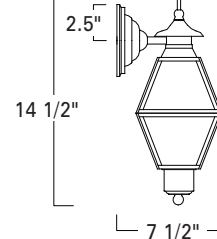

Olde Colony Large Wall
1067-BL-BE

Olde Colony Medium Wall
1066-BL-BE

Olde Colony Small Wall
1063-BL-BE

Olde Colony Post
1068-BL-BE

Olde Colony Post
1068-BL-BE

1067

1066

1063

1068

| Product Name / Model / Dimensions | | | | | Finish Options | Glass Options | Lamping Options |
|-----------------------------------|--------|-------------------------|------------|--------|--|---------------------------------|---|
| Olde Colony Large Wall - 1067 | | Olde Colony Post - 1068 | | | Standard Black/ BL Verde / VE | Standard Beveled / BE | Standard Incandescent 1067 - (3) 60 Watt Candelabra 1066 - (2) 60 Watt Candelabra 1063 - (2) 40 Watt Candelabra 1068 - (3) 60 Watt Candelabra |
| Olde Colony Medium Wall - 1066 | | | | | | | |
| Olde Colony Small Wall - 1063 | | | | | | | |
| | Height | Width | Projection | TTO | | | |
| 1067 | 27.00" | 11.00" | 8.75" | 11.00" | | | |
| 1066 | 17.00" | 7.50" | 6.75" | 8.00" | | | |
| 1063 | 14.50" | 7.50" | 7.25" | 11.00" | | | |
| 1068 | 29.50" | 11.00" | | | | | |
| 1067 Backplate 9.325" H x 4.75" W | | | | | | | |
| 1066 Backplate 7.75" H x 6.00" W | | | | | | | |
| 1063 Backplate 5.00" Diameter | | | | | | | |