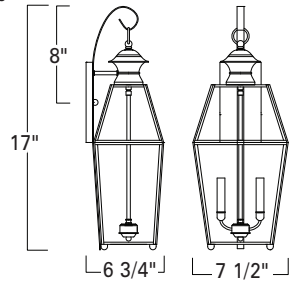

Olde Colony Large Wall
1067-BL-BE

Olde Colony Medium Wall
1066-BL-BE

Olde Colony Small Wall
1063-BL-BE

Olde Colony Post
1068-BL-BE

Olde Colony Post
1068-BL-BE

1067

1066

1063

1068

| Product Name / Model / Dimensions | | | | | Finish Options | Glass Options | Lamping Options |
|-----------------------------------|--------|-------------------------|------------|--------|--|---------------------------------|---|
| Olde Colony Large Wall - 1067 | | Olde Colony Post - 1068 | | | Standard Black/ BL Verde / VE | Standard Beveled / BE | Standard Incandescent 1067 - (3) 60 Watt Candelabra 1066 - (2) 60 Watt Candelabra 1063 - (2) 40 Watt Candelabra 1068 - (3) 60 Watt Candelabra |
| Olde Colony Medium Wall - 1066 | | | | | | | |
| Olde Colony Small Wall - 1063 | | | | | | | |
| | Height | Width | Projection | TTO | | | |
| 1067 | 27.00" | 11.00" | 8.75" | 11.00" | | | |
| 1066 | 17.00" | 7.50" | 6.75" | 8.00" | | | |
| 1063 | 14.50" | 7.50" | 7.25" | 11.00" | | | |
| 1068 | 29.50" | 11.00" | | | | | |
| 1067 Backplate 9.325" H x 4.75" W | | | | | | | |
| 1066 Backplate 7.75" H x 6.00" W | | | | | | | |
| 1063 Backplate 5.00" Diameter | | | | | | | |