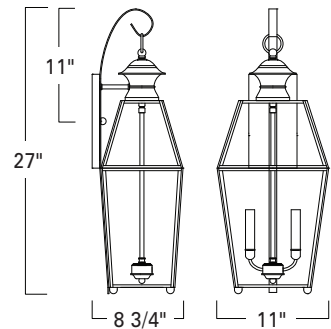

Olde Colony Large Wall
1067-BL-BE

Olde Colony Medium Wall
1066-BL-BE

Olde Colony Small Wall
1063-BL-BE

Olde Colony Post
1068-BL-BE

Olde Colony Post
1068-BL-BE

1067

1066

1063

1068

| Product Name / Model / Dimensions | | | | | Finish Options | Glass Options | Lamping Options |
|-----------------------------------|--------|-------------------------|------------|--------|--|---------------------------------|---|
| Olde Colony Large Wall - 1067 | | Olde Colony Post - 1068 | | | Standard Black/ BL Verde / VE | Standard Beveled / BE | Standard Incandescent 1067 - (3) 60 Watt Candelabra 1066 - (2) 60 Watt Candelabra 1063 - (2) 40 Watt Candelabra 1068 - (3) 60 Watt Candelabra |
| Olde Colony Medium Wall - 1066 | | | | | | | |
| Olde Colony Small Wall - 1063 | | | | | | | |
| | Height | Width | Projection | TTO | | | |
| 1067 | 27.00" | 11.00" | 8.75" | 11.00" | | | |
| 1066 | 17.00" | 7.50" | 6.75" | 8.00" | | | |
| 1063 | 14.50" | 7.50" | 7.25" | 11.00" | | | |
| 1068 | 29.50" | 11.00" | | | | | |
| 1067 Backplate 9.325" H x 4.75" W | | | | | | | |
| 1066 Backplate 7.75" H x 6.00" W | | | | | | | |
| 1063 Backplate 5.00" Diameter | | | | | | | |