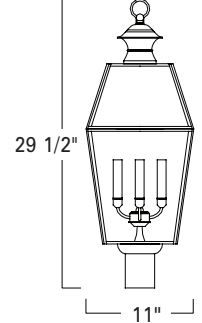

Olde Colony Large Wall
1067-BL-BE

Olde Colony Medium Wall
1066-BL-BE

Olde Colony Small Wall
1063-BL-BE

Olde Colony Post
1068-BL-BE

Olde Colony Post
1068-BL-BE

1067

1066

1063

1068

| Product Name / Model / Dimensions | | | | | Finish Options | Glass Options | Lamping Options |
|-----------------------------------|--------|-------------------------|------------|--------|--|---------------------------------|---|
| Olde Colony Large Wall - 1067 | | Olde Colony Post - 1068 | | | Standard Black/ BL Verde / VE | Standard Beveled / BE | Standard Incandescent 1067 - (3) 60 Watt Candelabra 1066 - (2) 60 Watt Candelabra 1063 - (2) 40 Watt Candelabra 1068 - (3) 60 Watt Candelabra |
| Olde Colony Medium Wall - 1066 | | | | | | | |
| Olde Colony Small Wall - 1063 | | | | | | | |
| | Height | Width | Projection | TTO | | | |
| 1067 | 27.00" | 11.00" | 8.75" | 11.00" | | | |
| 1066 | 17.00" | 7.50" | 6.75" | 8.00" | | | |
| 1063 | 14.50" | 7.50" | 7.25" | 11.00" | | | |
| 1068 | 29.50" | 11.00" | | | | | |
| 1067 Backplate 9.325" H x 4.75" W | | | | | | | |
| 1066 Backplate 7.75" H x 6.00" W | | | | | | | |
| 1063 Backplate 5.00" Diameter | | | | | | | |